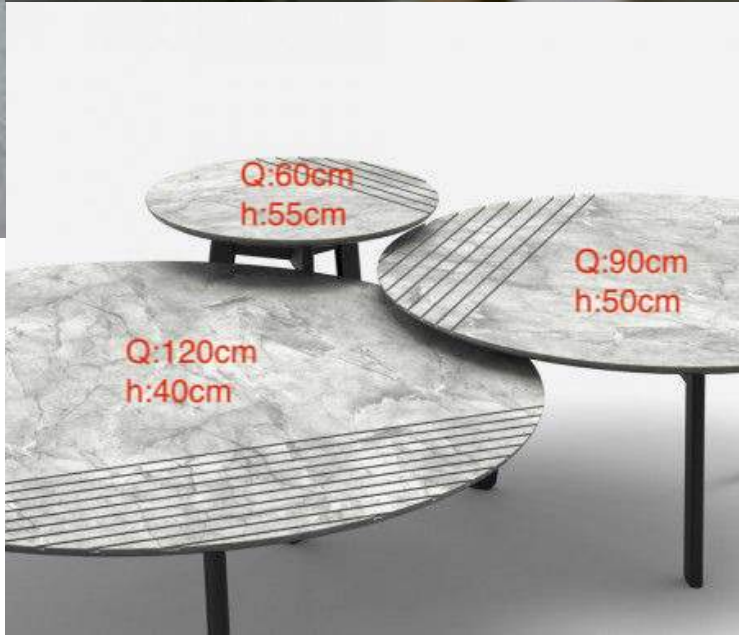

Stone Index

Product Catalogue

STONE ART

Coffe Table Stock List

PRODUCTS

Top Base: Ellipse , Marble
Dimensions :
W: 35cm D:50cm H:45cm

Top Base: Ellipse , Marble
Dimensions :
W :50cm D:110cm H:50cm

Top Base:Marble

Dimensions :

R:60cm ,Height :55cm

R :90cm , Height:50cm

R:120cm , Height :40cm

Top Base:Marble

Dimensions :

R:90cm ,Height :45cm

R :140cm , Height:38cm

Top Base: Marble
 Dimensions : R:35cm
 Height :50cm
 Dimensions : 45cm x 45cm
 Height : 47,5cm
 Dimensions : 45cm x 60cm
 Height : 40cm

Top Base: Marble
 Dimensions : R:50cm Height :50cm

Top Base: Ellipse , Marble

Dimensions :

W :70cm D:150cm H:50cm

Top Base:Marble

Dimensions :

R: 110cm H:30cm

Top Base:Marble
Dimensions :
 W:70cm D:150cm H:30cm

Top Base:Marble
Dimensions :
 R: 90cm H:35cm
 R:70cm H:40cm

Stone Index