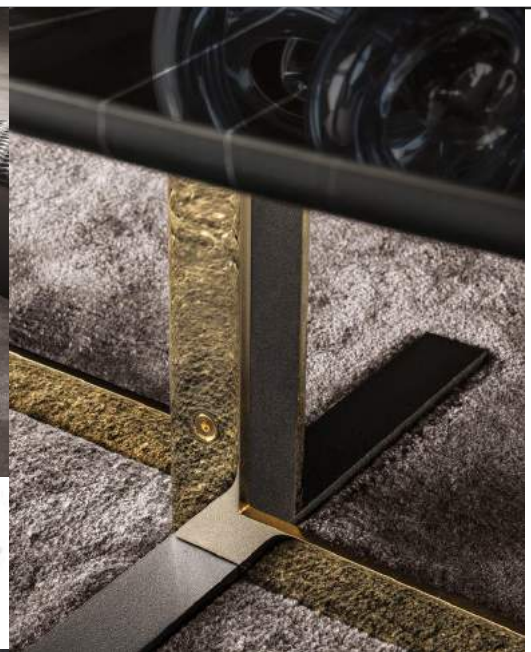

Stone Index

Product Catalogue

STONE ART

Coffe Table Stock List

PRODUCTS

Top Base: Ellipse , Marble
Dimensions :
W: 35cm D:50cm H:45cm

Top Base: Ellipse , Marble
Dimensions :
W :50cm D:110cm H:50cm

Top Base:Marble

Dimensions :

R:60cm ,Height :55cm

R :90cm , Height:50cm

R:120cm , Height :40cm

Top Base:Marble

Dimensions :

R:90cm ,Height :45cm

R :140cm , Height:38cm

Dimensions :

W :70cm D:150cm H:50cm

Top Base:Marble

Dimensions :

R: 110cm H:30cm

Top Base:Marble
Dimensions :
 W:70cm D:150cm H:30cm

Top Base:Marble
Dimensions :
 R: 90cm H:35cm
 R:70cm H:40cm

Stone Index