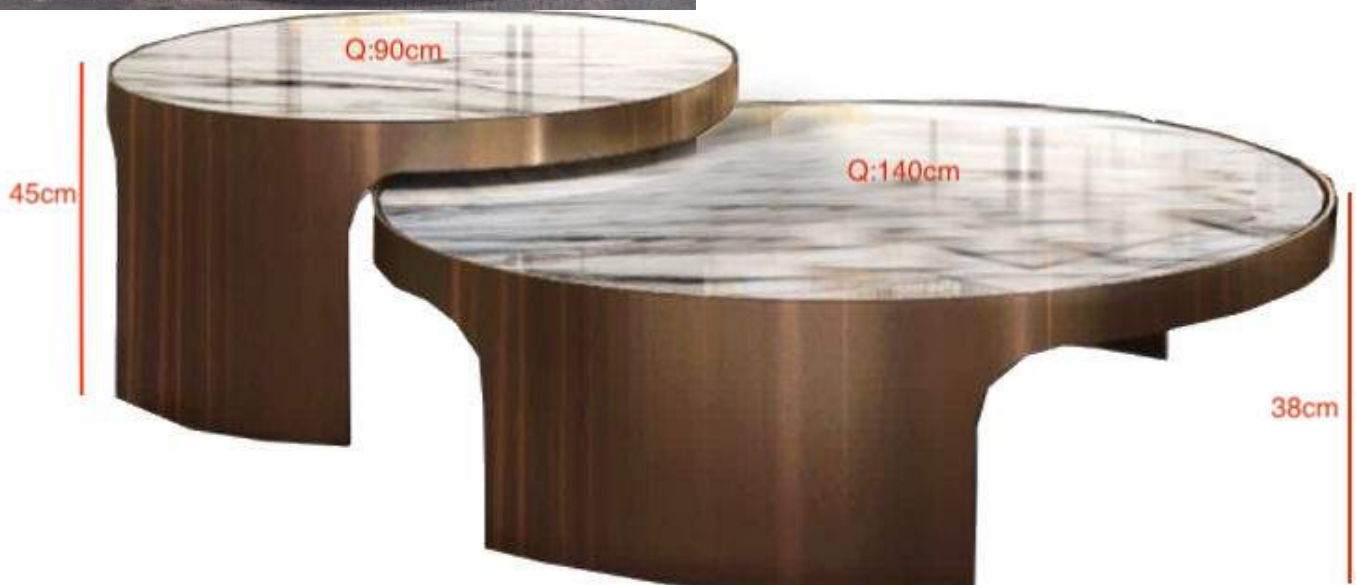

Stone Index

Product Catalogue

STONE ART

Coffe Table Stock List

PRODUCTS

Top Base: Ellipse , Marble
Dimensions :
W: 35cm D:50cm H:45cm

Top Base: Ellipse , Marble
Dimensions :
W :50cm D:110cm H:50cm

Top Base:Marble

Dimensions :

R:60cm ,Height :55cm

R :90cm , Height:50cm

R:120cm , Height :40cm

Top Base:Marble

Dimensions :

R:90cm ,Height :45cm

R :140cm , Height:38cm

Top Base: Marble
 Dimensions : R:35cm
 Height :50cm
 Dimensions : 45cm x 45cm
 Height : 47,5cm
 Dimensions : 45cm x 60cm
 Height : 40cm

Top Base: Marble
 Dimensions : R:50cm Height :50cm

Top Base: Ellipse , Marble

Dimensions :

W :70cm D:150cm H:50cm

Top Base:Marble

Dimensions :

R: 110cm H:30cm

Top Base:Marble
Dimensions :
 W:70cm D:150cm H:30cm

Top Base:Marble
Dimensions :
 R: 90cm H:35cm
 R:70cm H:40cm

Stone Index