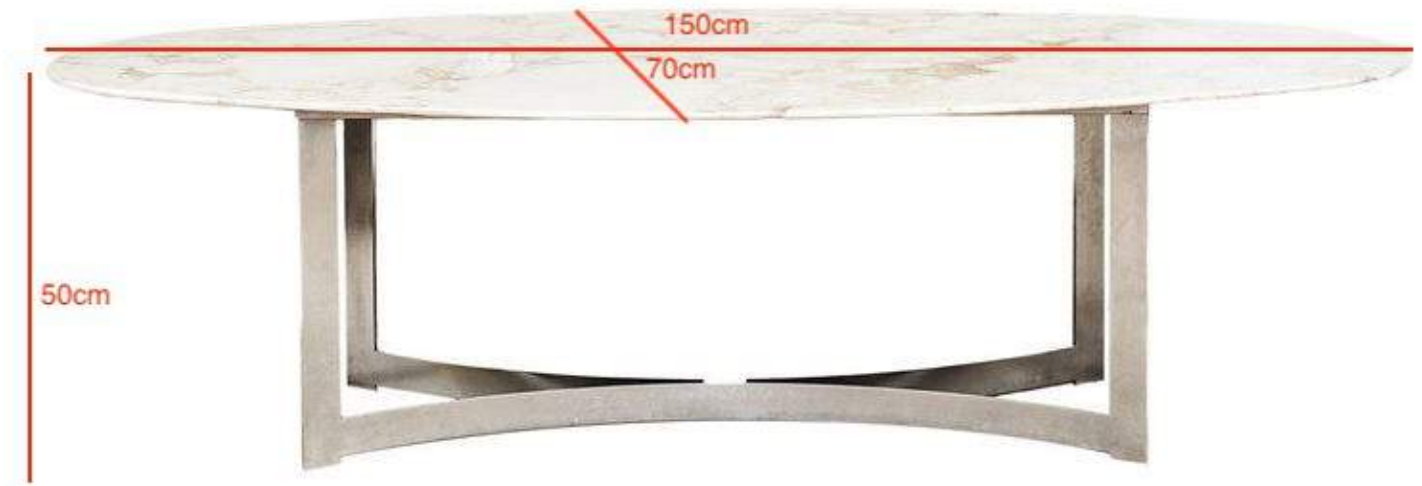

Stone Index

Product Catalogue

STONE ART

Coffe Table Stock List

PRODUCTS

Top Base: Ellipse , Marble
Dimensions :
W: 35cm D:50cm H:45cm

Top Base: Ellipse , Marble
Dimensions :
W :50cm D:110cm H:50cm

Top Base:Marble

Dimensions :

R:60cm ,Height :55cm

R :90cm , Height:50cm

R:120cm , Height :40cm

Top Base:Marble

Dimensions :

R:90cm ,Height :45cm

R :140cm , Height:38cm

Top Base: Marble
 Dimensions : R:35cm
 Height :50cm
 Dimensions : 45cm x 45cm
 Height : 47,5cm
 Dimensions : 45cm x 60cm
 Height : 40cm

Top Base: Marble
 Dimensions : R:50cm Height :50cm

Top Base: Ellipse , Marble

Dimensions :

W :70cm D:150cm H:50cm

Top Base:Marble

Dimensions :

R: 110cm H:30cm

Top Base:Marble
Dimensions :
 W:70cm D:150cm H:30cm

Top Base:Marble
Dimensions :
 R: 90cm H:35cm
 R:70cm H:40cm

Stone Index