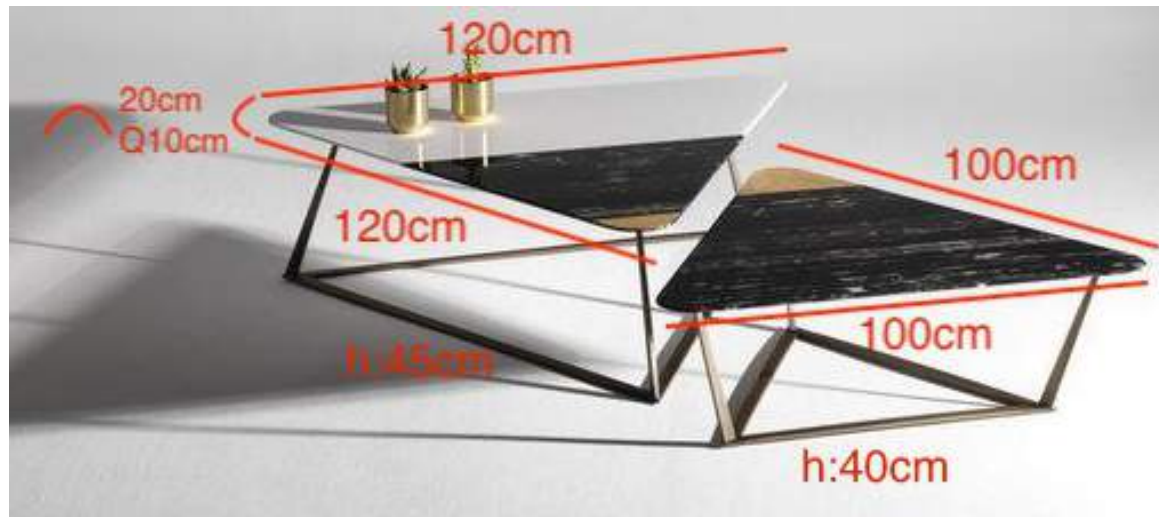

Stone Index

Product Catalogue

STONE ART

Coffe Table Stock List

PRODUCTS

Top Base: Ellipse , Marble
Dimensions :
W: 35cm D:50cm H:45cm

Top Base: Ellipse , Marble
Dimensions :
W :50cm D:110cm H:50cm

Top Base:Marble

Dimensions :

R:60cm ,Height :55cm

R :90cm , Height:50cm

R:120cm , Height :40cm

Top Base:Marble

Dimensions :

R:90cm ,Height :45cm

R :140cm , Height:38cm

Top Base: Marble
 Dimensions : R:35cm
 Height :50cm
 Dimensions : 45cm x 45cm
 Height : 47,5cm
 Dimensions : 45cm x 60cm
 Height : 40cm

Top Base: Marble
 Dimensions : R:50cm Height :50cm

Top Base: Ellipse , Marble

Dimensions :

W :70cm D:150cm H:50cm

Top Base:Marble

Dimensions :

R: 110cm H:30cm

Top Base:Marble
Dimensions :
 W:70cm D:150cm H:30cm

Top Base:Marble
Dimensions :
 R: 90cm H:35cm
 R:70cm H:40cm

Stone Index