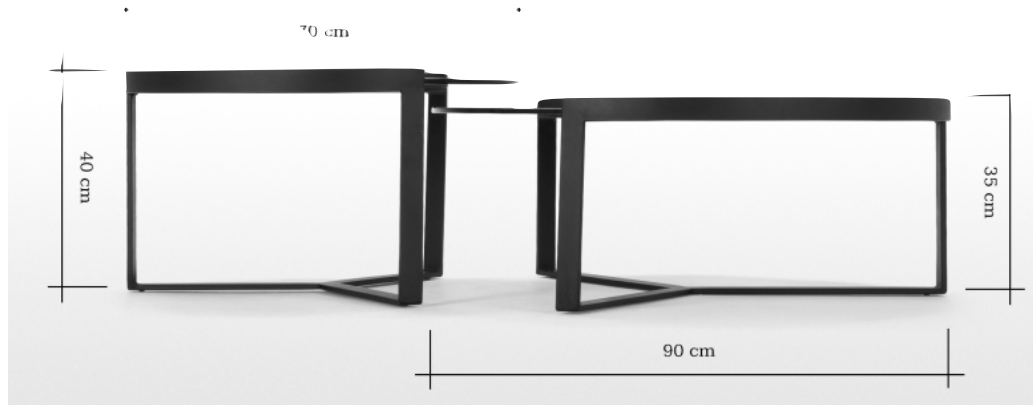

Stone Index

Product Catalogue

STONE ART

Coffe Table Stock List

PRODUCTS

Top Base: Ellipse , Marble
Dimensions :
W: 35cm D:50cm H:45cm

Top Base: Ellipse , Marble
Dimensions :
W :50cm D:110cm H:50cm

Top Base:Marble

Dimensions :

R:60cm ,Height :55cm

R :90cm , Height:50cm

R:120cm , Height :40cm

Top Base:Marble

Dimensions :

R:90cm ,Height :45cm

R :140cm , Height:38cm

Top Base: Marble
 Dimensions : R:35cm
 Height :50cm
 Dimensions : 45cm x 45cm
 Height : 47,5cm
 Dimensions : 45cm x 60cm
 Height : 40cm

Top Base: Marble
 Dimensions : R:50cm Height :50cm

Top Base: Ellipse , Marble

Dimensions :

W :70cm D:150cm H:50cm

Top Base:Marble

Dimensions :

R: 110cm H:30cm

Top Base:Marble
Dimensions :
 W:70cm D:150cm H:30cm

Top Base:Marble
Dimensions :
 R: 90cm H:35cm
 R:70cm H:40cm

Stone Index